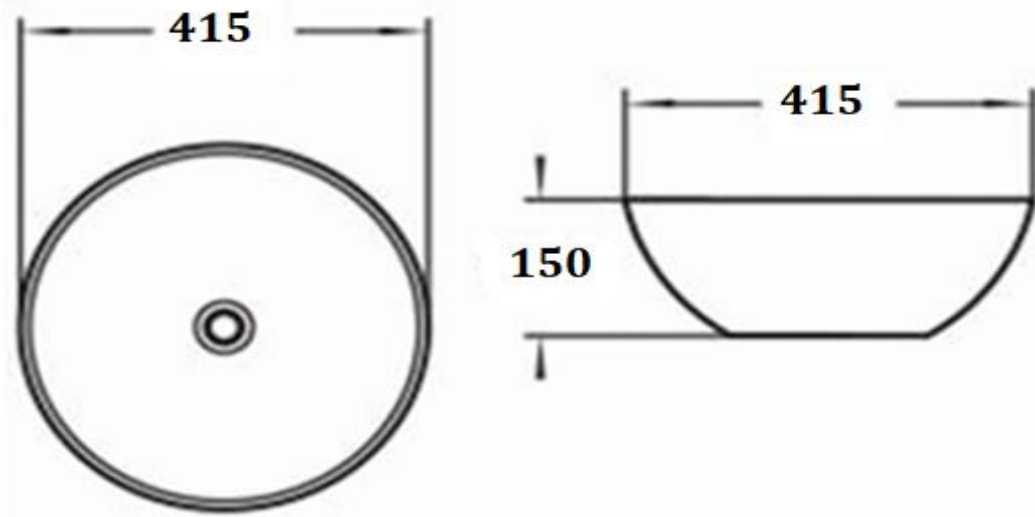

PRODUCT DESCRIPTION: Countertop Round Wash Basin without tap hole.

Product Ref Code :	VCP 104
Product Size (mm) :	415*415*150
Material :	Ceramic
Mounting Type :	Above counter
Finish :	White Glossy

DIMENSIONAL DRAWING