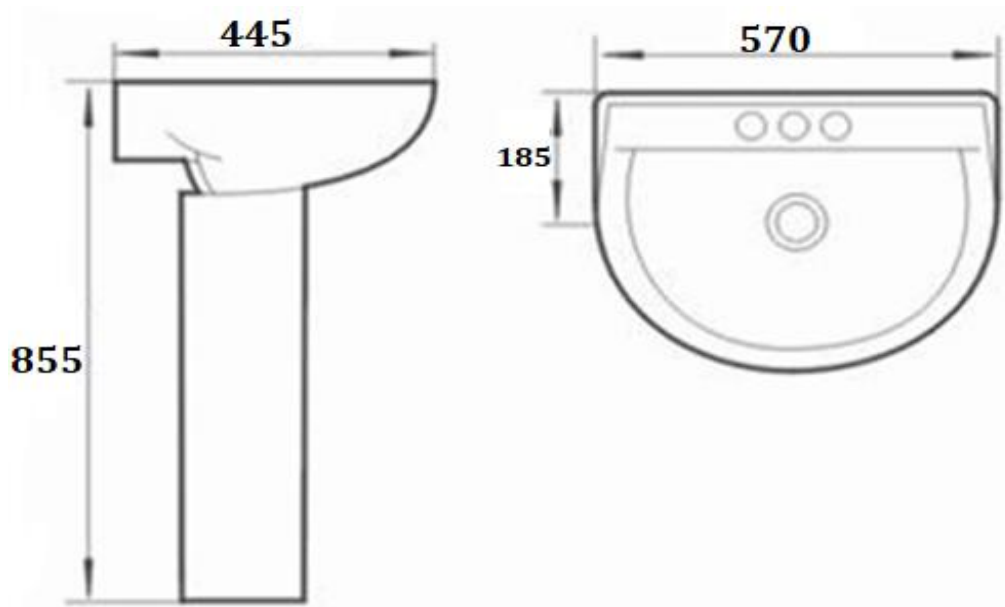

DIMENSIONAL DRAWING

Verde UAE: Tel 02 559 8662 / P.O. Box 45557 Abu Dhabi
Website: www.verdeuae.com / Email: info@verdeuae.com

Verde reserves the right to revise the technical data as above, and is subject to change