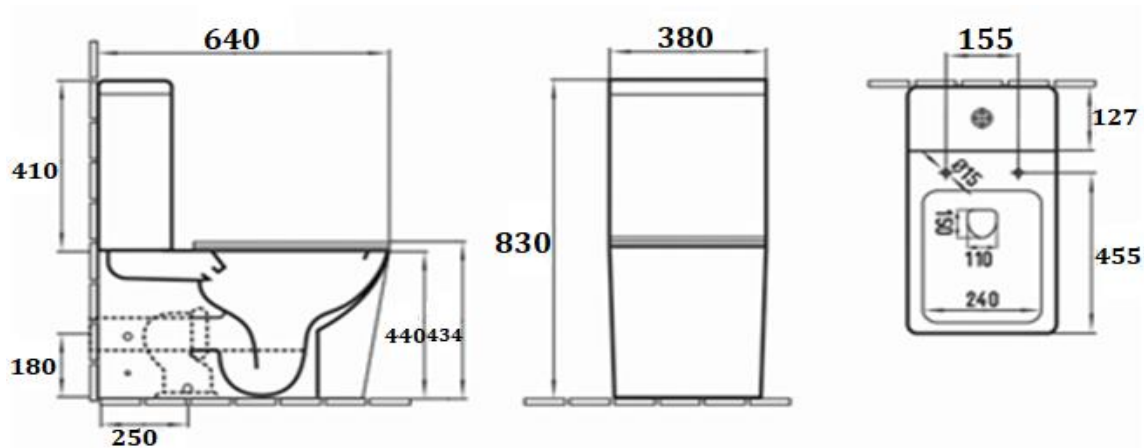

Verde UAE: Tel 02 559 8662 / P.O. Box 45557 Abu Dhabi
Website: www.verdeuae.com / Email: info@verdeuae.com

Verde reserves the right to revise the technical data as above, and is subject to change