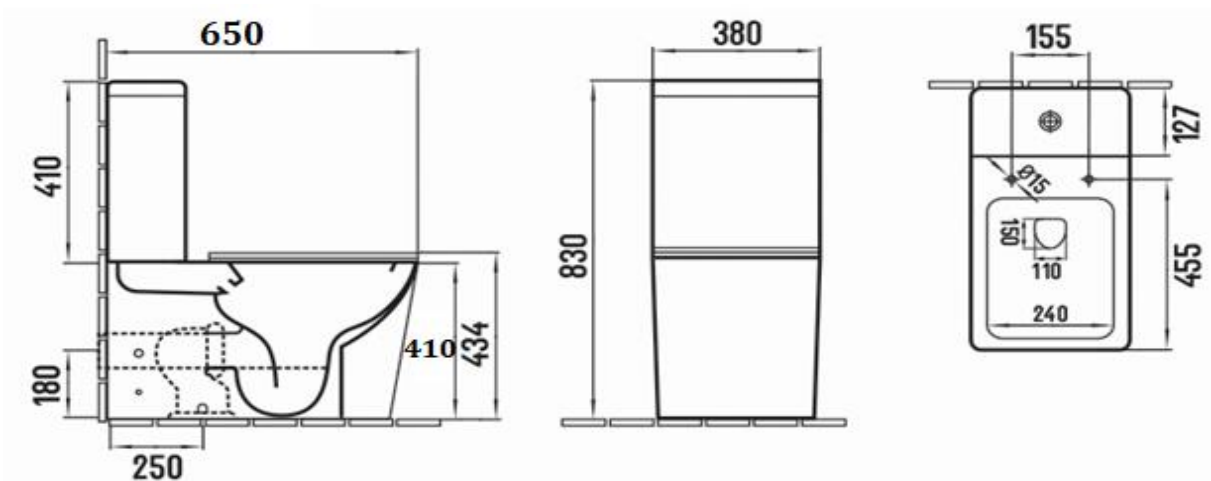

Verde UAE: Tel 02 559 8662 / P.O. Box 45557 Abu Dhabi
Website: www.verdeuae.com / Email: info@verdeuae.com

Verde reserves the right to revise the technical data as above, and is subject to change