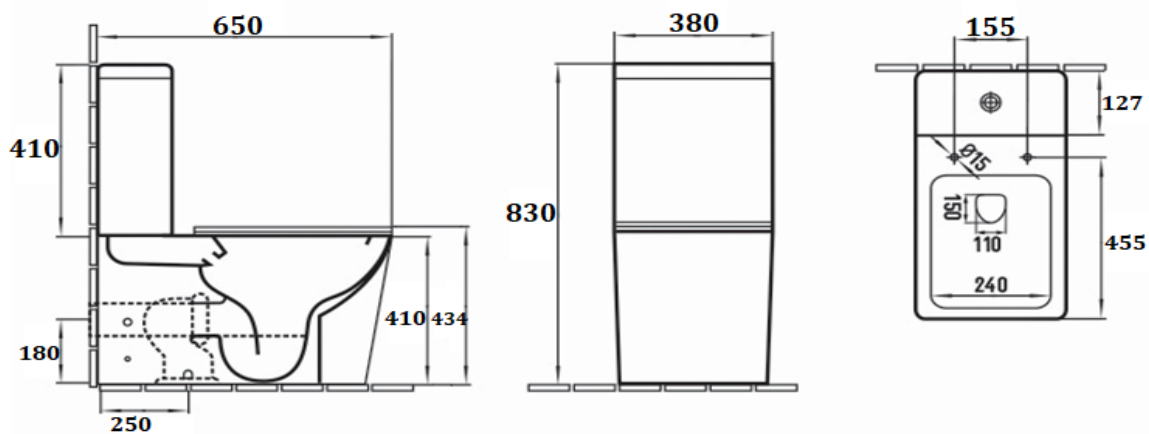

**PRODUCT DESCRIPTION:** Elegant Water Closet with UF slim soft close seat & cover with metal hinges, with fixing bolts.

<b>Product Ref Code :</b>	<b>VCP 2920AMC</b>
<b>Product Size (mm) :</b>	<b>650*380*830</b>
<b>Material :</b>	<b>Ceramic</b>
<b>Mounting Type :</b>	<b>Close Coupled back to wall</b>
<b>Finish :</b>	<b>Beige Matt</b>

### DIMENSIONAL DRAWING

Verde UAE: Tel 02 559 8662 / P.O. Box 45557 Abu Dhabi  
Website: [www.verdeuae.com](http://www.verdeuae.com) / Email: [info@verdeuae.com](mailto:info@verdeuae.com)

Verde reserves the right to revise the technical data as above, and is subject to change