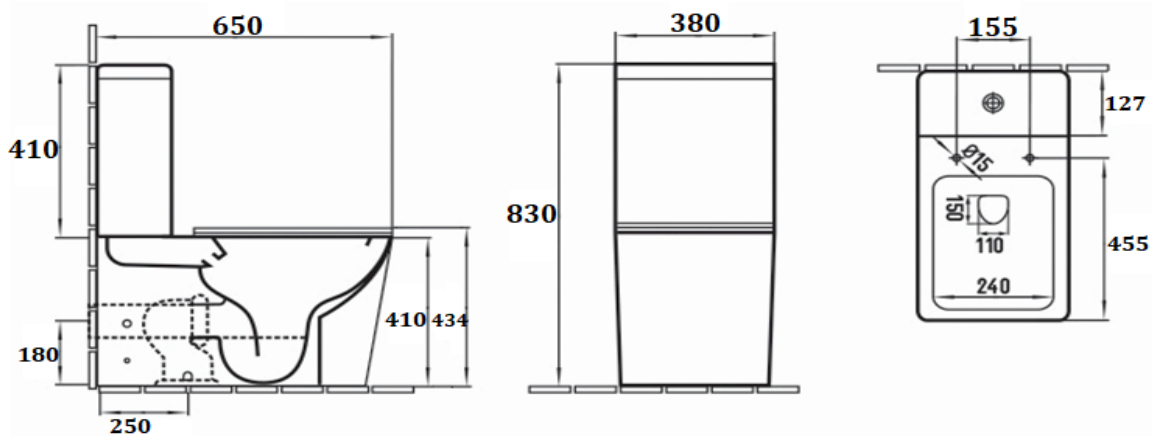

Verde UAE: Tel 02 559 8662 / P.O. Box 45557 Abu Dhabi
Website: www.verdeuae.com / Email: info@verdeuae.com

Verde reserves the right to revise the technical data as above, and is subject to change