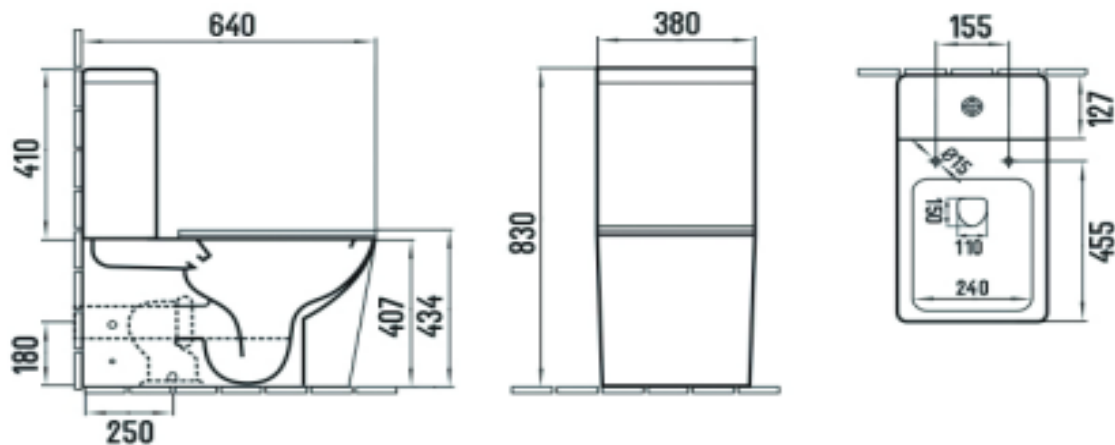

**PRODUCT DESCRIPTION:** Elegant Water Closet with UF slim soft close seat & cover with metal hinges, with fixing bolts.

<b>Product Ref Code :</b>	<b>VCP 2920AMW</b>
<b>Product Size (mm) :</b>	<b>640*380*830</b>
<b>Material :</b>	<b>Ceramic</b>
<b>Mounting Type :</b>	<b>Close coupled back to wall</b>
<b>Finish :</b>	<b>White Matt</b>

## DIMENSIONAL DRAWING

Verde UAE: Tel 02 559 8662 / P.O. Box 45557 Abu Dhabi  
Website: [www.verdeuae.com](http://www.verdeuae.com) / Email: [info@verdeuae.com](mailto:info@verdeuae.com)

Verde reserves the right to revise the technical data as above, and is subject to change