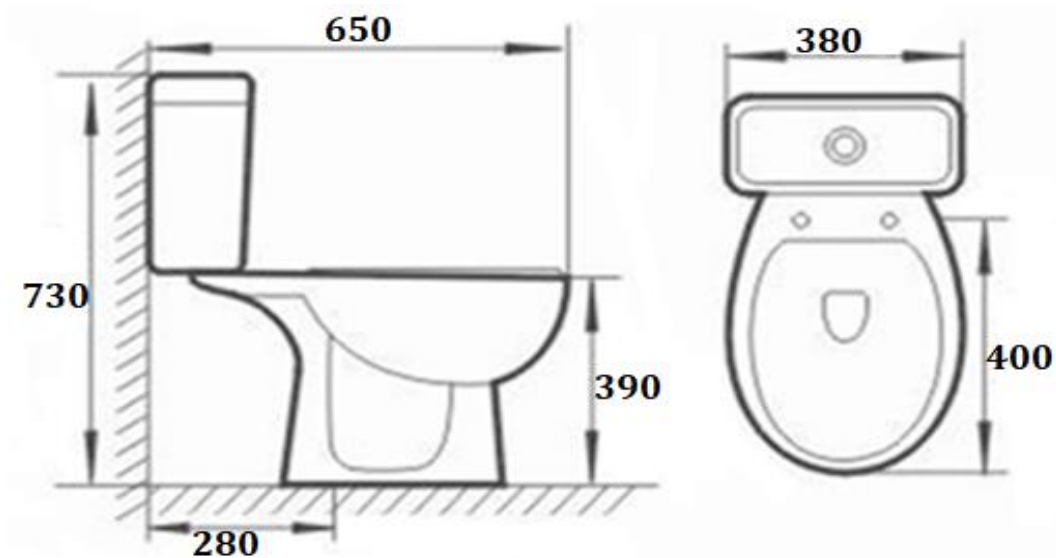

DIMENSIONAL DRAWING

Verde UAE: Tel 02 559 8662 / P.O. Box 45557 Abu Dhabi
Website: www.verdeuae.com / Email: info@verdeuae.com

Verde reserves the right to revise the technical data as above, and is subject to change