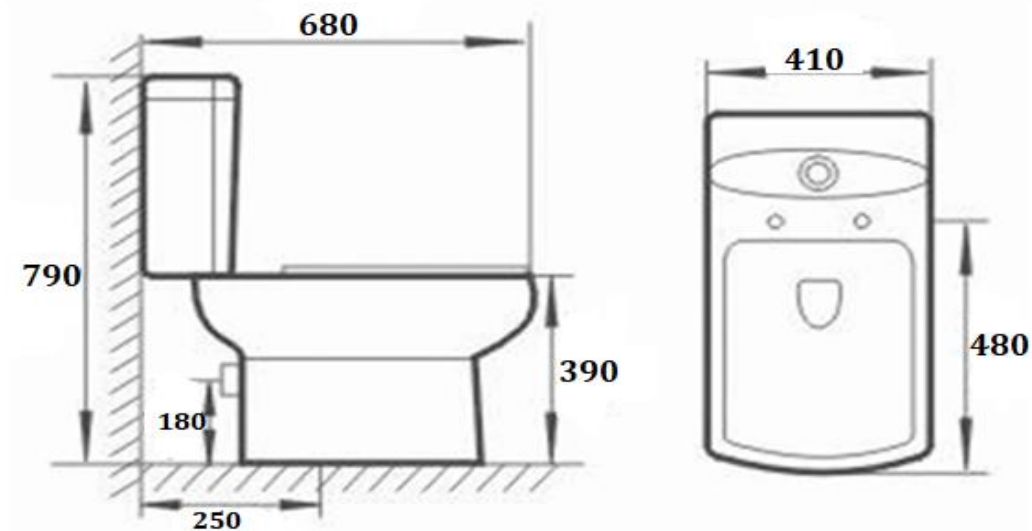

DIMENSIONAL DRAWING