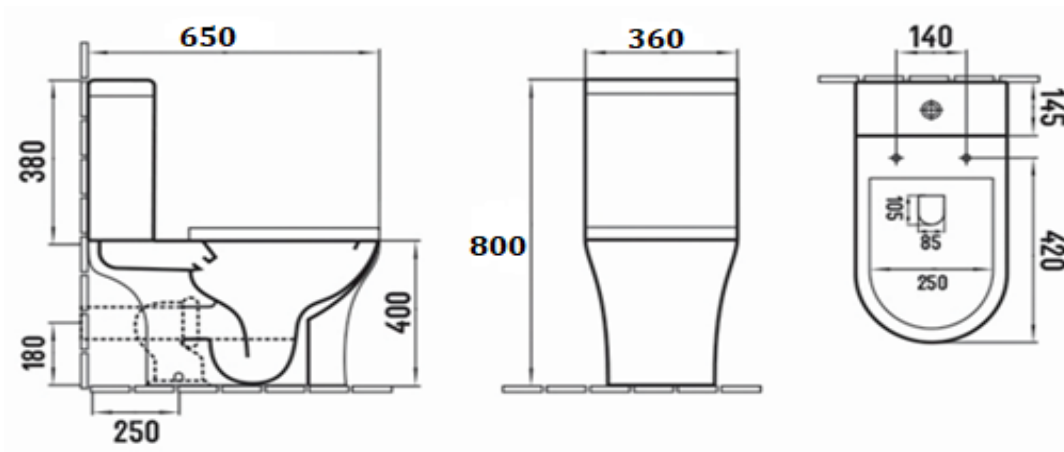

Verde UAE: Tel 02 559 8662 / P.O. Box 45557 Abu Dhabi
Website: www.verdeuae.com / Email: info@verdeuae.com

Verde reserves the right to revise the technical data as above, and is subject to change