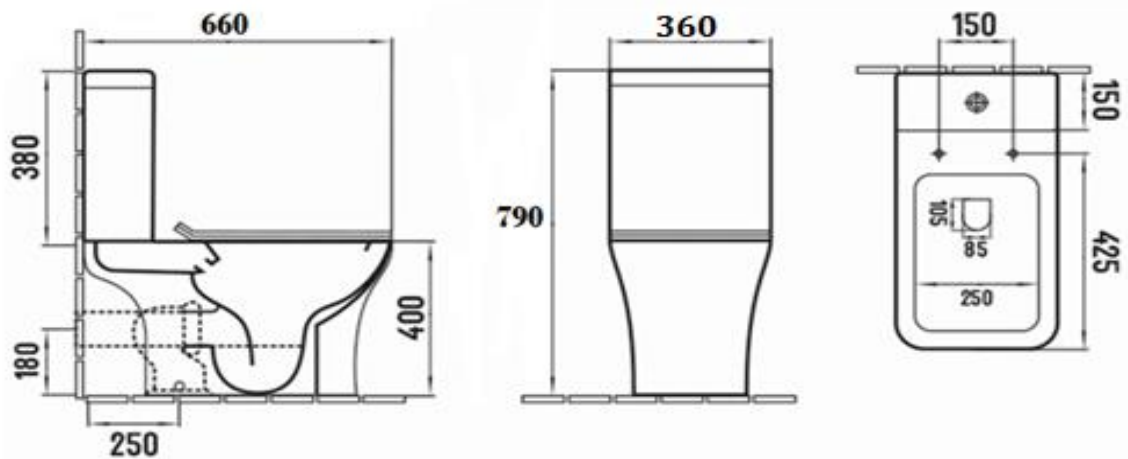

Verde UAE: Tel 02 559 8662 / P.O. Box 45557 Abu Dhabi
Website: www.verdeuae.com / Email: info@verdeuae.com

Verde reserves the right to revise the technical data as above, and is subject to change