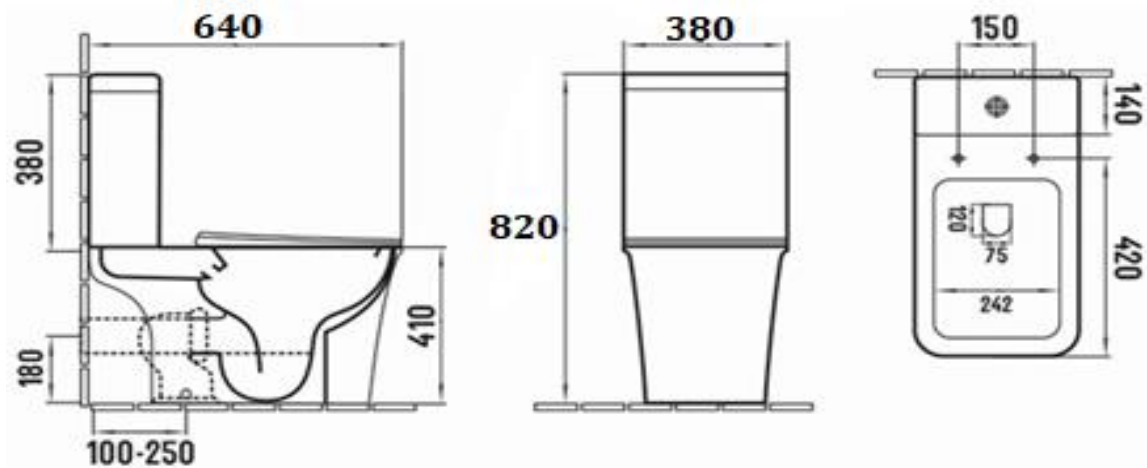

Verde UAE: Tel 02 559 8662 / P.O. Box 45557 Abu Dhabi
Website: www.verdeuae.com / Email: info@verdeuae.com

Verde reserves the right to revise the technical data as above, and is subject to change