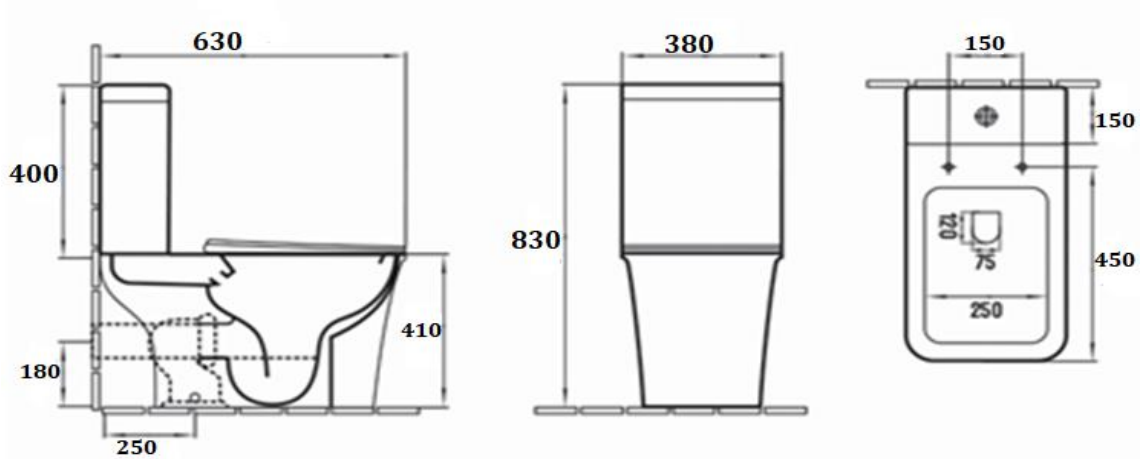

Verde UAE: Tel 02 559 8662 / P.O. Box 45557 Abu Dhabi
Website: www.verdeuae.com / Email: info@verdeuae.com

Verde reserves the right to revise the technical data as above, and is subject to change