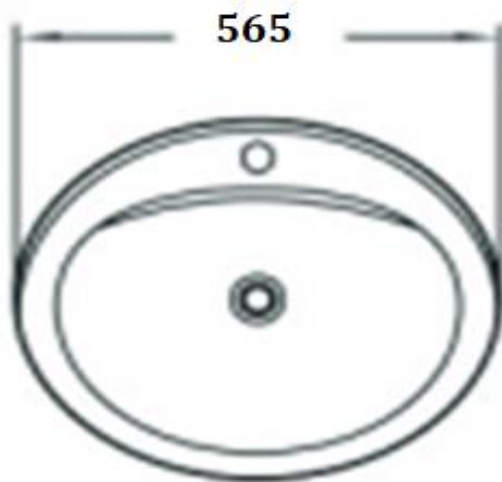

Verde UAE: Tel 02 559 8662 / P.O. Box 45557 Abu Dhabi
Website: www.verdeuae.com / Email: info@verdeuae.com

Verde reserves the right to revise the technical data as above, and is subject to change