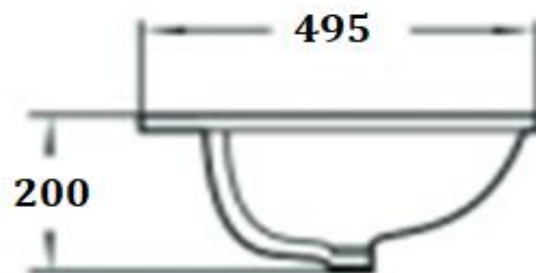

Verde UAE: Tel 02 559 8662 / P.O. Box 45557 Abu Dhabi
Website: www.verdeuae.com / Email: info@verdeuae.com

Verde reserves the right to revise the technical data as above, and is subject to change