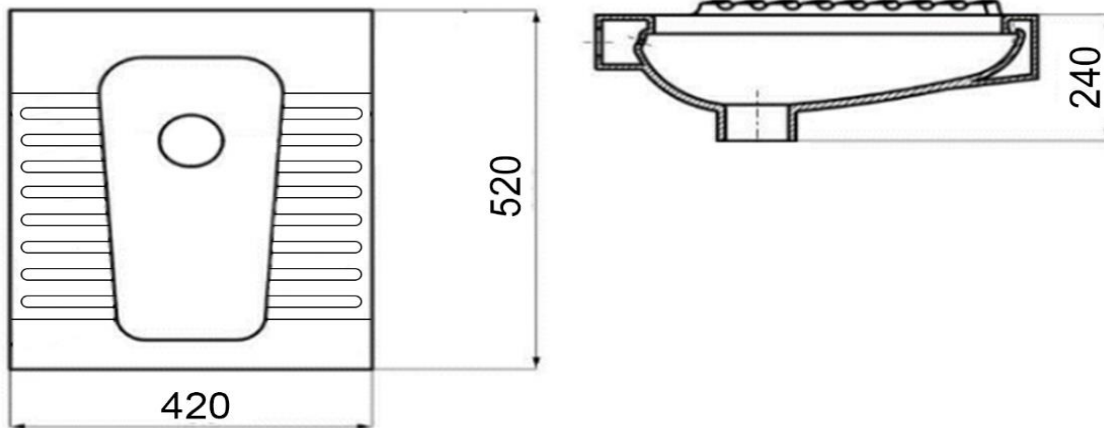

PRODUCT DESCRIPTION: Squatting Pan

Product Ref Code :	VCP 316
Product Size (mm) :	520*420*240
Material :	Ceramic
Mounting Type :	Floor mounted
Finish :	White Glossy

DIMENSIONAL DRAWING

Verde UAE: Tel 02 559 8662 / P.O. Box 45557 Abu Dhabi
Website: www.verdeuae.com / Email: info@verdeuae.com