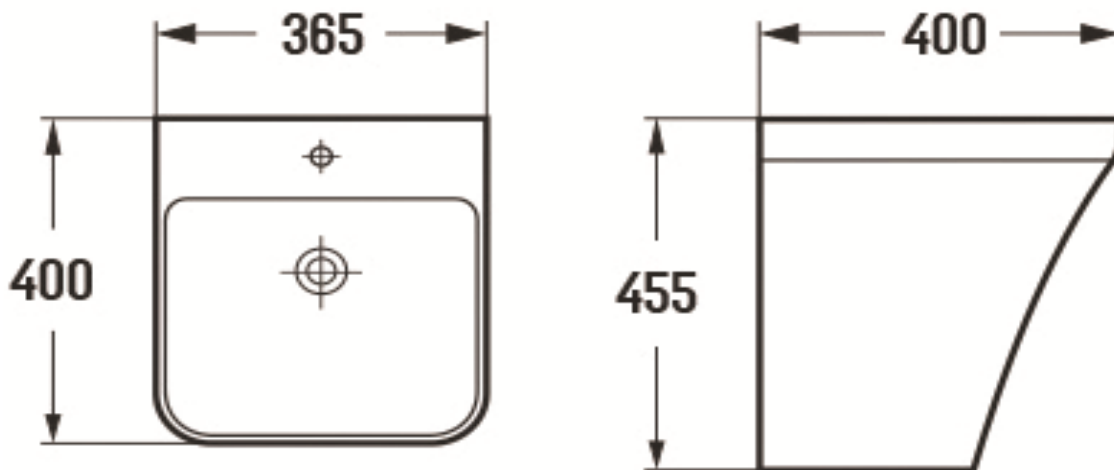

Verde UAE: Tel 02 559 8662 / P.O. Box 45557 Abu Dhabi
Website: www.verdeuae.com / Email: info@verdeuae.com

Verde reserves the right to revise the technical data as above, and is subject to change