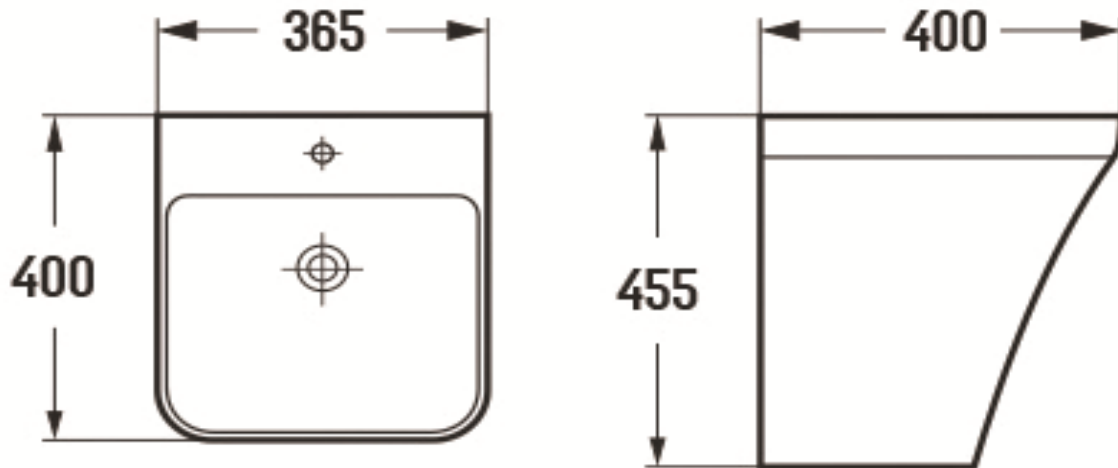

DIMENSIONAL DRAWING