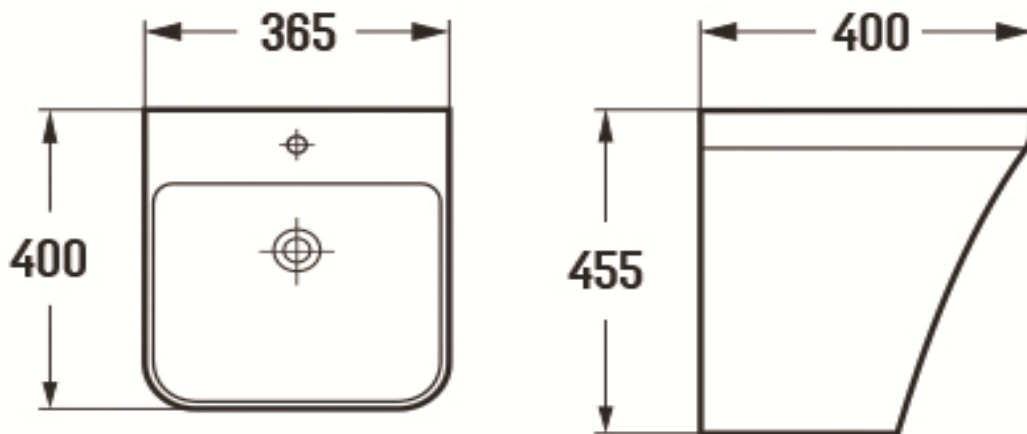

Verde UAE: Tel 02 559 8662 / P.O. Box 45557 Abu Dhabi
Website: www.verdeuae.com / Email: info@verdeuae.com

Verde reserves the right to revise the technical data as above, and is subject to change