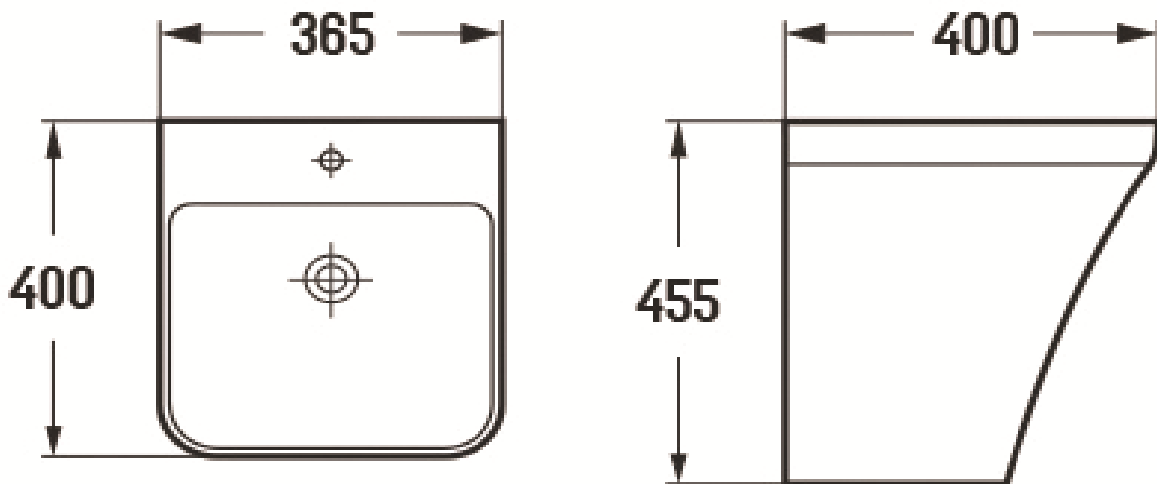

Verde UAE: Tel 02 559 8662 / P.O. Box 45557 Abu Dhabi
Website: www.verdeuae.com / Email: info@verdeuae.com

Verde reserves the right to revise the technical data as above, and is subject to change