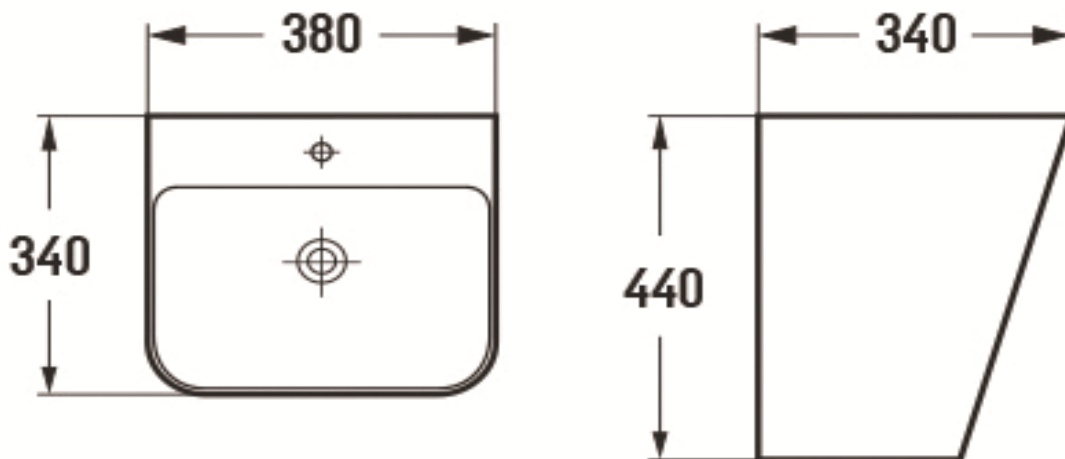

Verde UAE: Tel 02 559 8662 / P.O. Box 45557 Abu Dhabi
Website: www.verdeuae.com / Email: info@verdeuae.com

Verde reserves the right to revise the technical data as above, and is subject to change