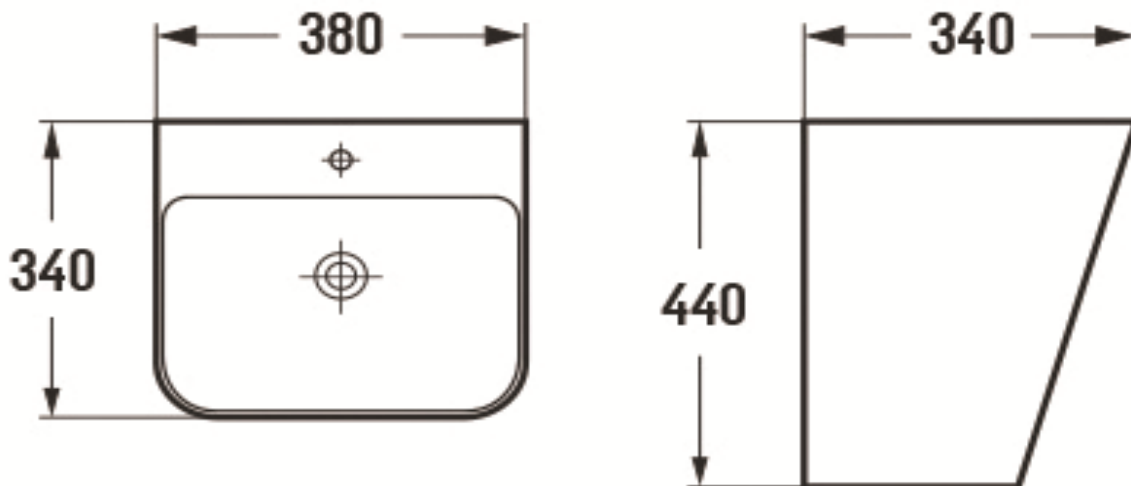

Verde UAE: Tel 02 559 8662 / P.O. Box 45557 Abu Dhabi
Website: www.verdeuae.com / Email: info@verdeuae.com

Verde reserves the right to revise the technical data as above, and is subject to change