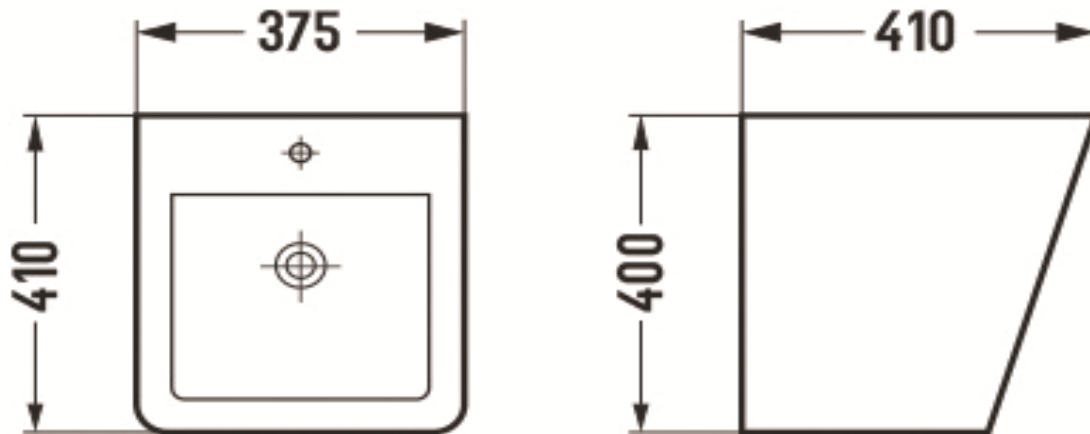

Verde UAE: Tel 02 559 8662 / P.O. Box 45557 Abu Dhabi
Website: www.verdeuae.com / Email: info@verdeuae.com

Verde reserves the right to revise the technical data as above, and is subject to change