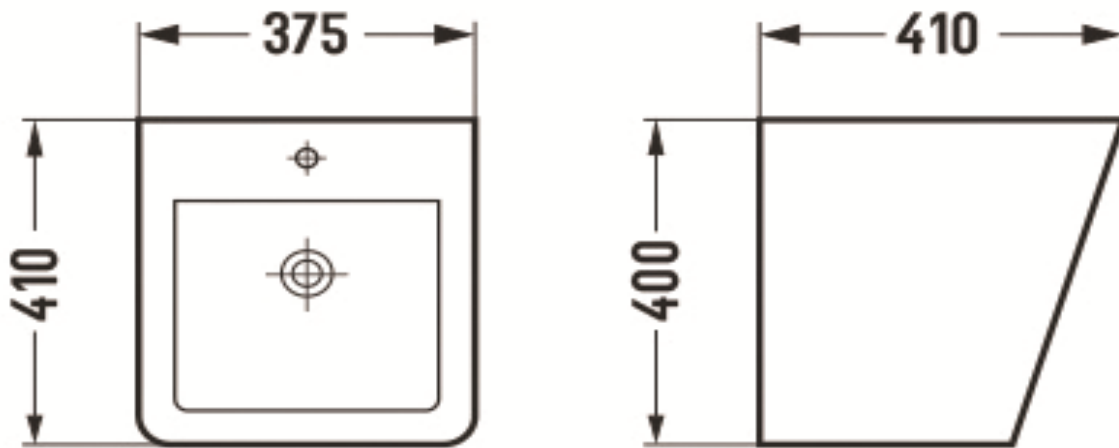

Verde UAE: Tel 02 559 8662 / P.O. Box 45557 Abu Dhabi
Website: www.verdeuae.com / Email: info@verdeuae.com

Verde reserves the right to revise the technical data as above, and is subject to change