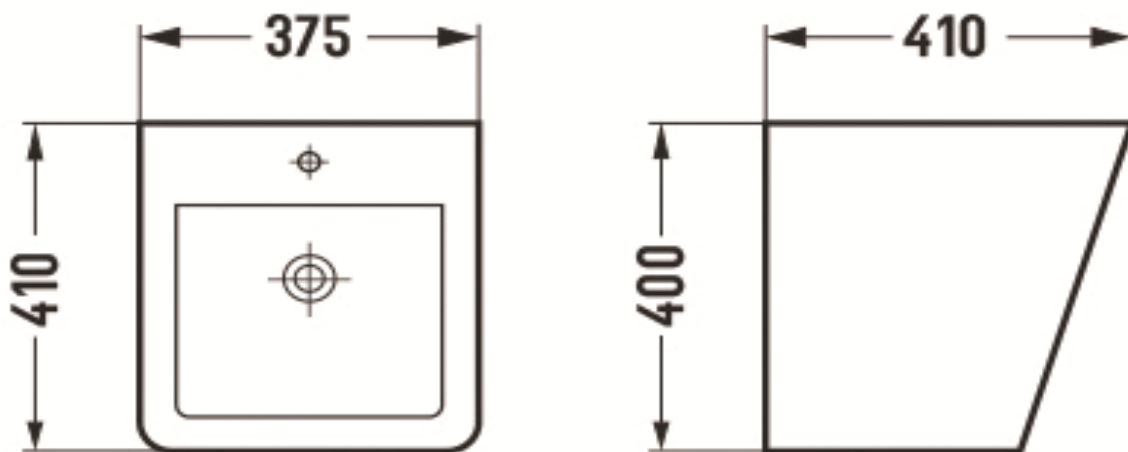

Verde UAE: Tel 02 559 8662 / P.O. Box 45557 Abu Dhabi
Website: www.verdeuae.com / Email: info@verdeuae.com

Verde reserves the right to revise the technical data as above, and is subject to change