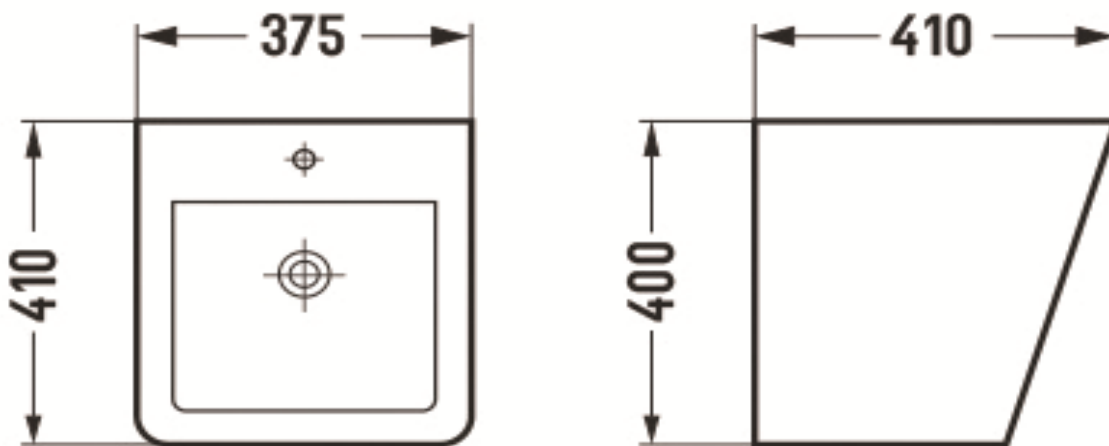

Verde UAE: Tel 02 559 8662 / P.O. Box 45557 Abu Dhabi
Website: www.verdeuae.com / Email: info@verdeuae.com

Verde reserves the right to revise the technical data as above, and is subject to change