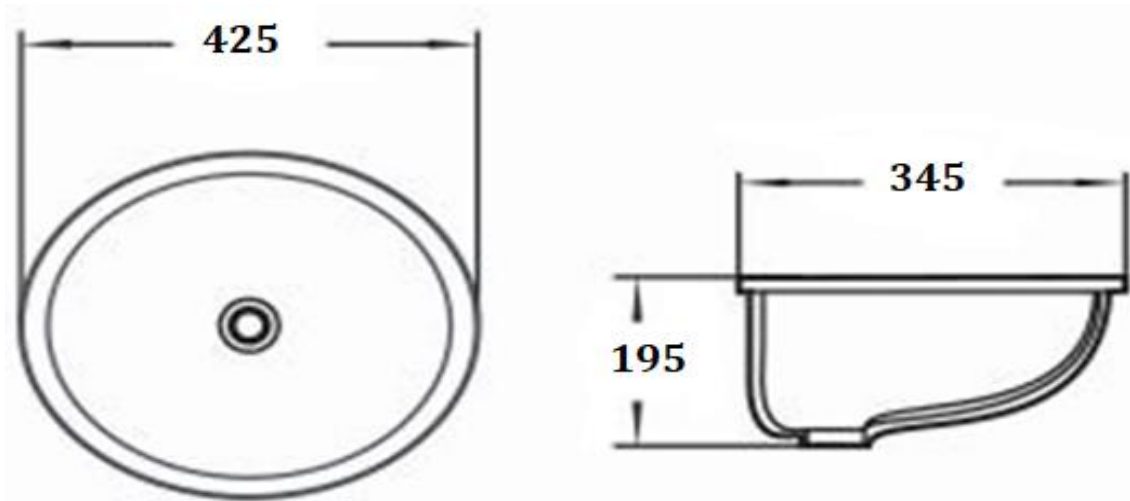

PRODUCT DESCRIPTION: Undercounter Wash Basin.

Product Ref Code :	VCP 540/16'
Product Size (mm) :	425*345*195
Material :	Ceramic
Mounting Type :	Under Counter
Finish :	White Glossy

DIMENSIONAL DRAWING

Verde UAE: Tel 02 559 8662 / P.O. Box 45557 Abu Dhabi
Website: www.verdeuae.com / Email: info@verdeuae.com