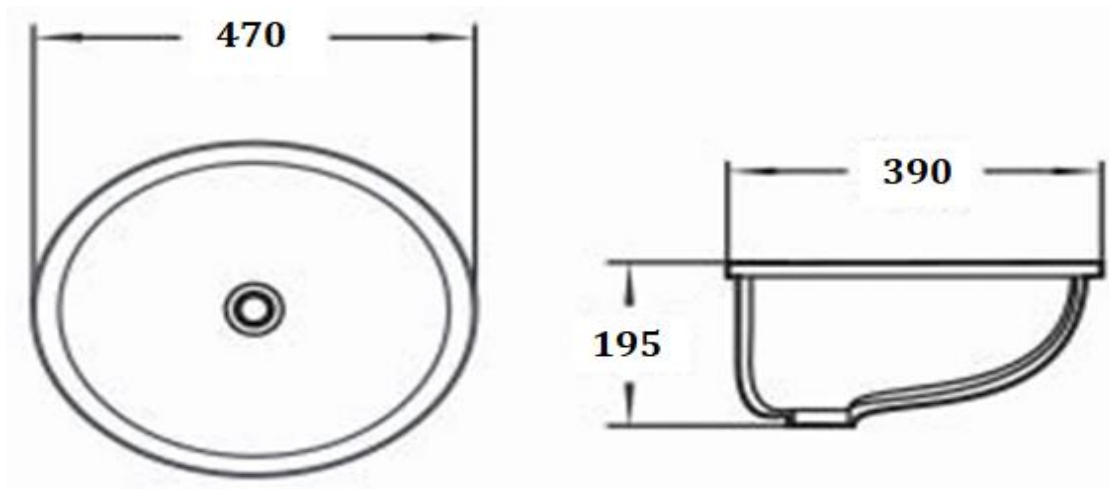

PRODUCT DESCRIPTION: Undercounter Wash Basin.

Product Ref Code	: VCP 540/18'
Product Size (mm)	: 470*390*195
Material	: Ceramic
Mounting Type	: Under Counter
Finish	: White Glossy

DIMENSIONAL DRAWING

Verde UAE: Tel 02 559 8662 / P.O. Box 45557 Abu Dhabi
Website: www.verdeuae.com / Email: info@verdeuae.com