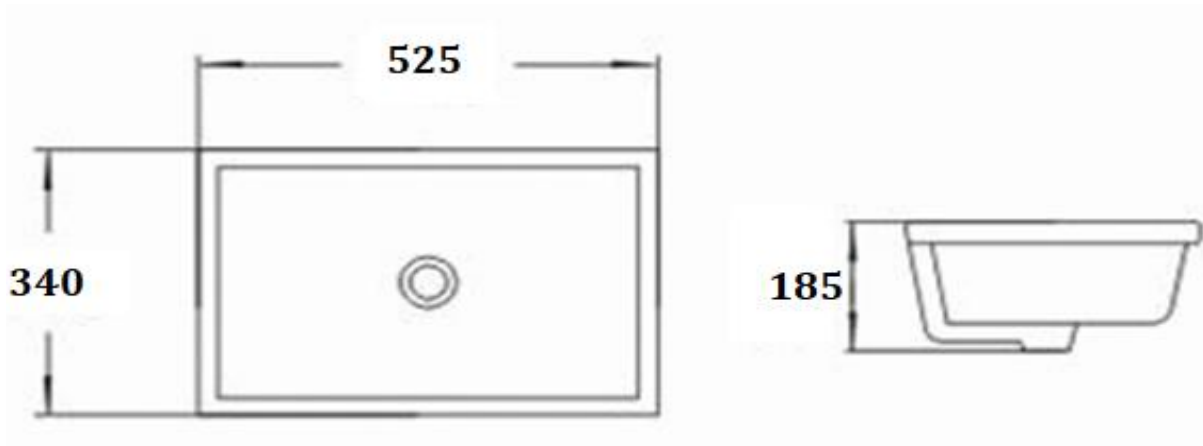

PRODUCT DESCRIPTION: Undercounter Wash Basin with over flow hole.

Product Ref Code :	VCP 540E
Product Size (mm) :	525*340*185
Material :	Ceramic
Mounting Type :	Under Counter
Finish :	White Glossy

DIMENSIONAL DRAWING