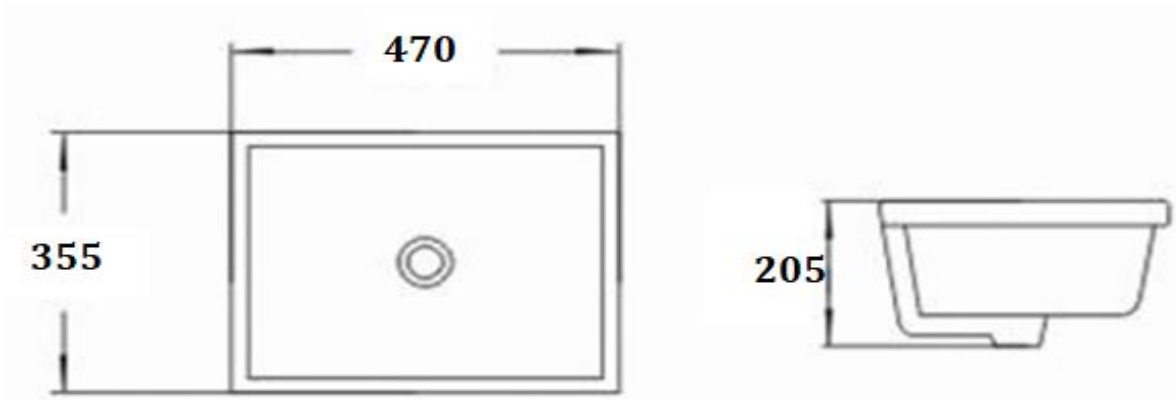

DIMENSIONAL DRAWING

Verde UAE: Tel 02 559 8662 / P.O. Box 45557 Abu Dhabi
Website: www.verdeuae.com / Email: info@verdeuae.com

Verde reserves the right to revise the technical data as above, and is subject to change