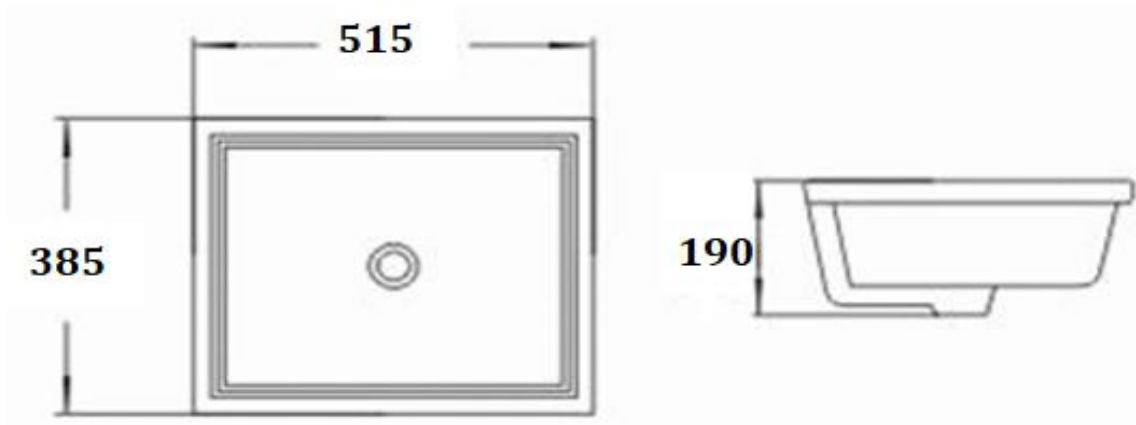

PRODUCT DESCRIPTION: Undercounter Wash Basin.

Product Ref Code :	VCP 540NX
Product Size (mm) :	515*385*190
Material :	Ceramic
Mounting Type :	Under Counter
Finish :	White Glossy

DIMENSIONAL DRAWING

Verde UAE: Tel 02 559 8662 / P.O. Box 45557 Abu Dhabi
Website: www.verdeuae.com / Email: info@verdeuae.com