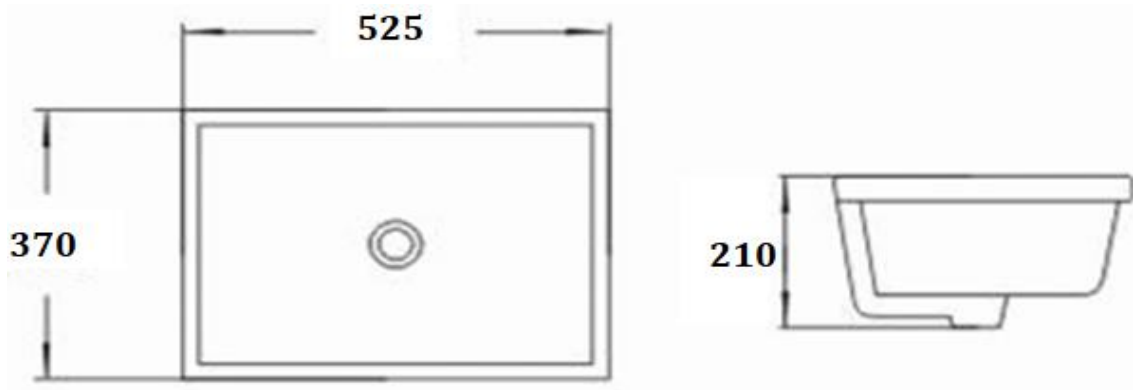

PRODUCT DESCRIPTION: Undercounter Wash Basin with over flow hole.

Product Ref Code :	VCP 540T
Product Size (mm) :	525*370*210
Material :	Ceramic
Mounting Type :	Under Counter
Finish :	White Glossy

DIMENSIONAL DRAWING