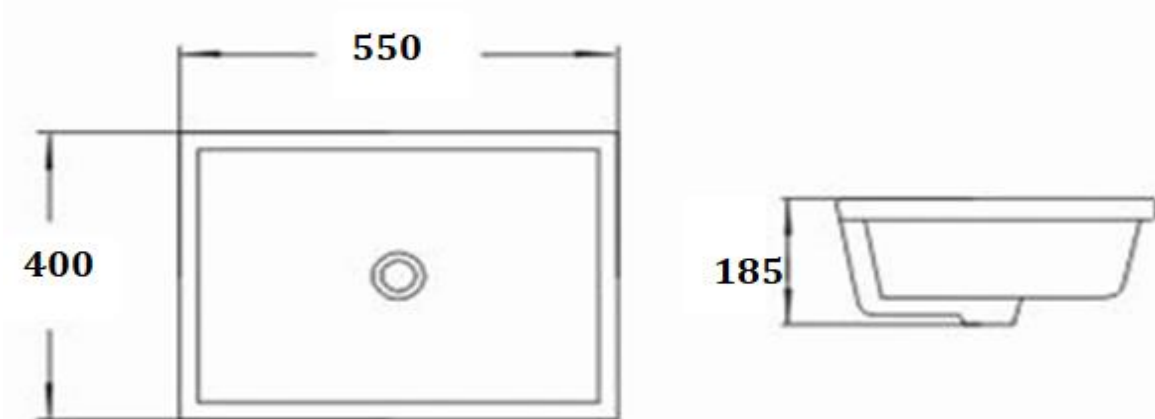

PRODUCT DESCRIPTION: Undercounter Wash Basin with over flow hole.

Product Ref Code :	VCP 541
Product Size (mm) :	550*400*185
Material :	Ceramic
Mounting Type :	Under Counter
Finish :	White Glossy

DIMENSIONAL DRAWING