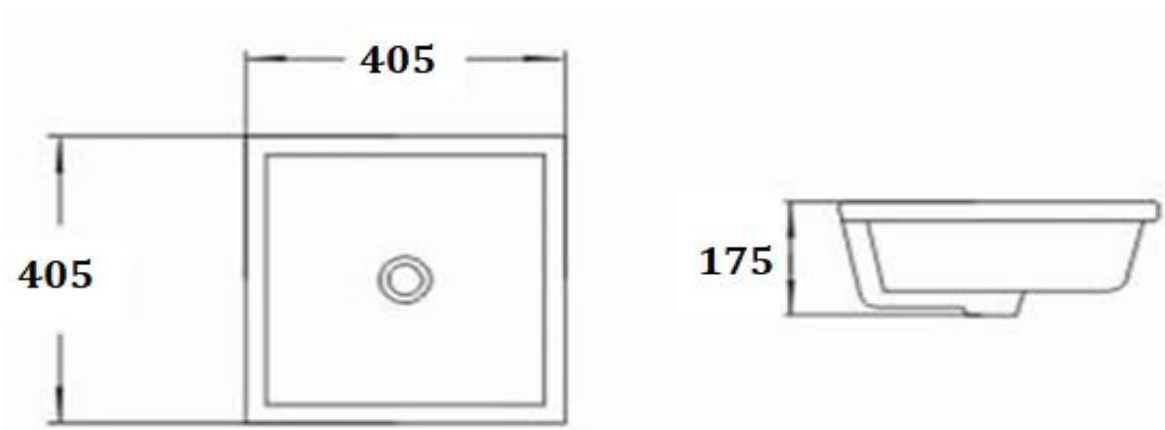

PRODUCT DESCRIPTION: Undercounter Wash Basin with over flow hole.

Product Ref Code :	VCP 545
Product Size (mm) :	405*405*175
Material :	Ceramic
Mounting Type :	Under Counter
Finish :	White Glossy

DIMENSIONAL DRAWING