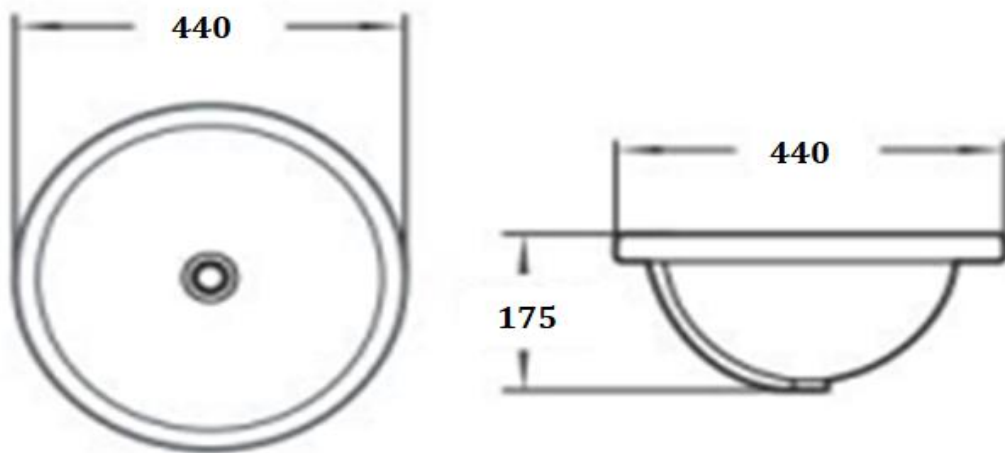

PRODUCT DESCRIPTION: Undercounter Wash Basin with over flow hole.

Product Ref Code :	VCP 551C
Product Size (mm) :	440*440*175
Material :	Ceramic
Mounting Type :	Under Counter
Finish :	White Glossy

DIMENSIONAL DRAWING