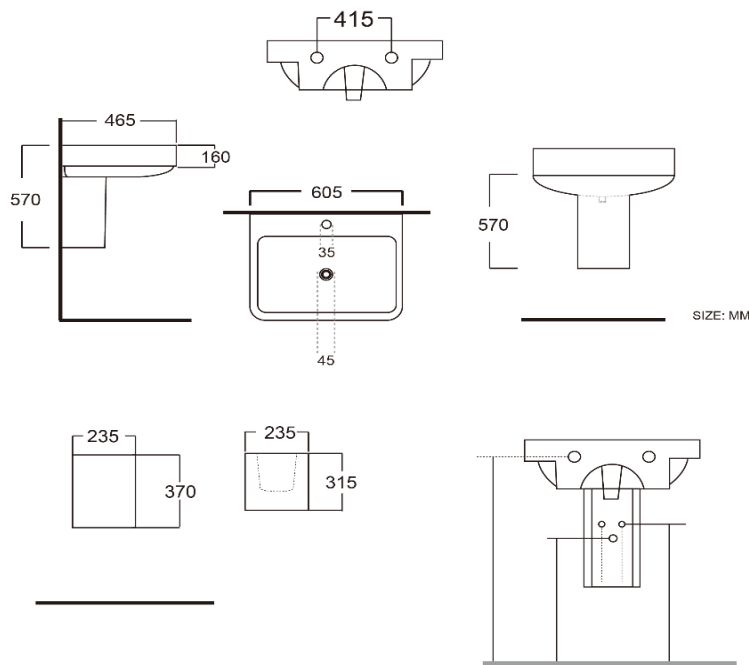

DIMENSIONAL DRAWING

Verde UAE: Tel 02 559 8662 / P.O. Box 45557 Abu Dhabi
Website: www.verdeuae.com / Email: info@verdeuae.com

Verde reserves the right to revise the technical data as above, and is subject to change