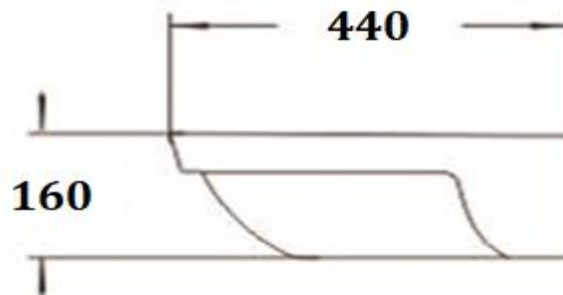

Verde UAE: Tel 02 559 8662 / P.O. Box 45557 Abu Dhabi
Website: www.verdeuae.com / Email: info@verdeuae.com

Verde reserves the right to revise the technical data as above, and is subject to change