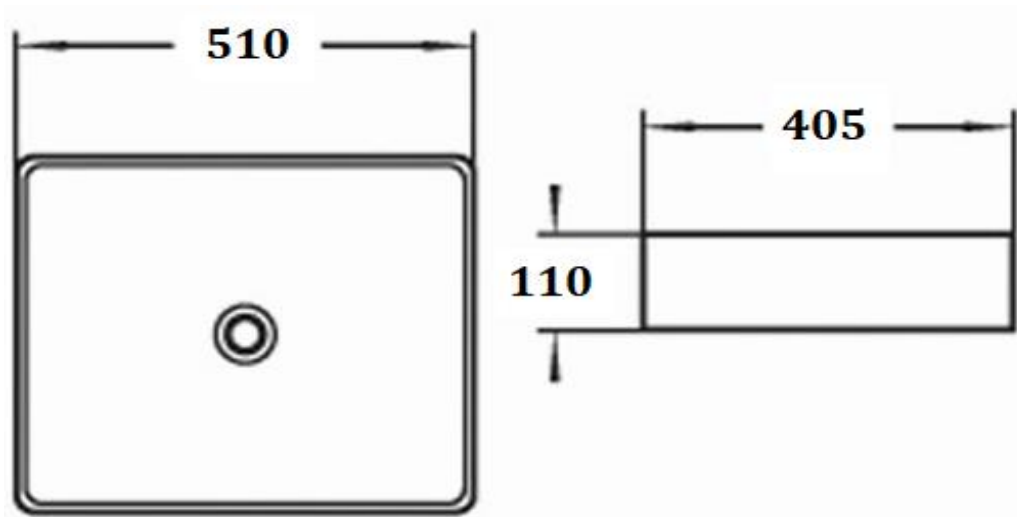

Verde UAE: Tel 02 559 8662 / P.O. Box 45557 Abu Dhabi
Website: www.verdeuae.com / Email: info@verdeuae.com

Verde reserves the right to revise the technical data as above, and is subject to change