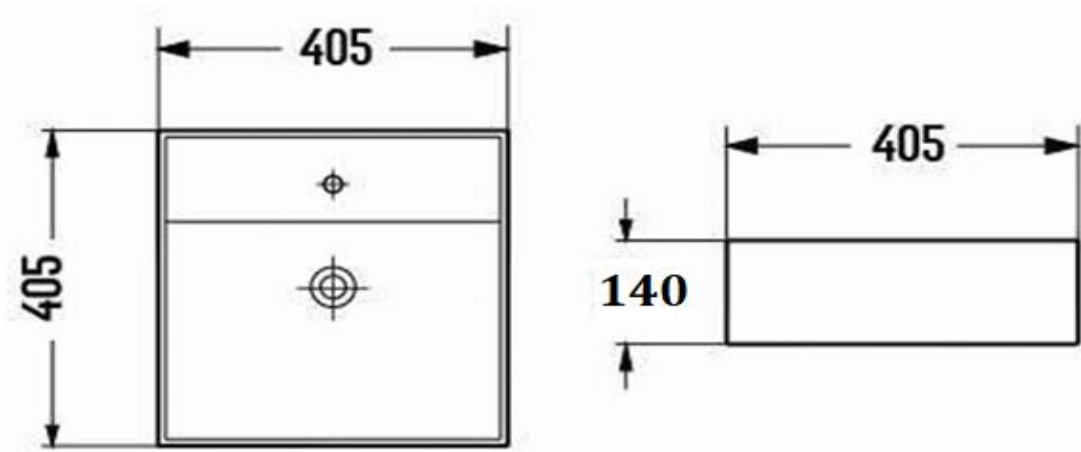

Verde UAE: Tel 02 559 8662 / P.O. Box 45557 Abu Dhabi
Website: www.verdeuae.com / Email: info@verdeuae.com

Verde reserves the right to revise the technical data as above, and is subject to change