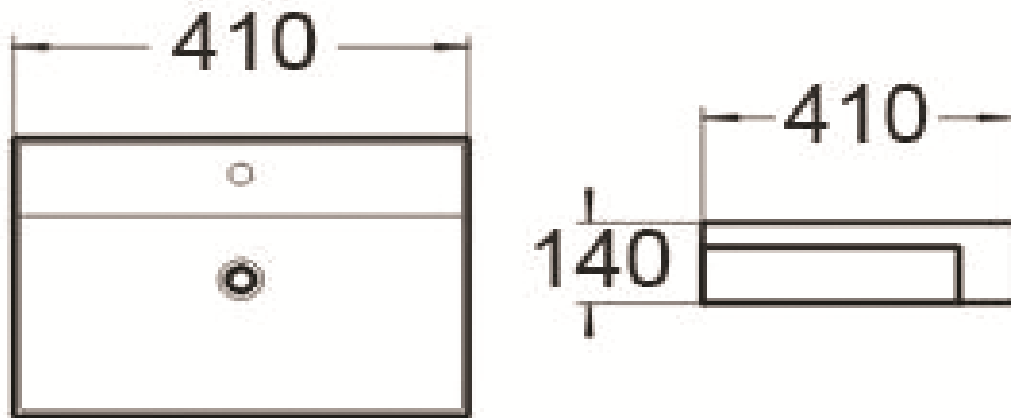

Verde UAE: Tel 02 559 8662 / P.O. Box 45557 Abu Dhabi
Website: www.verdeuae.com / Email: info@verdeuae.com

Verde reserves the right to revise the technical data as above, and is subject to change