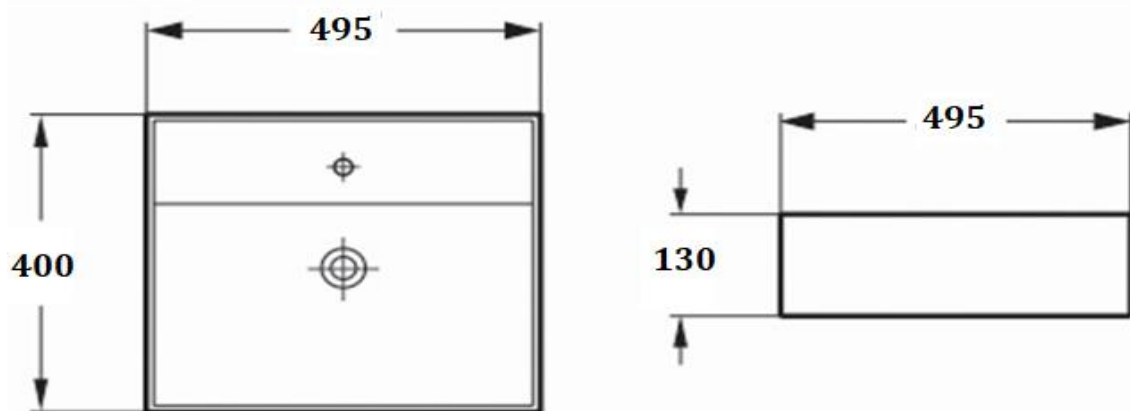

Verde UAE: Tel 02 559 8662 / P.O. Box 45557 Abu Dhabi
Website: www.verdeuae.com / Email: info@verdeuae.com

Verde reserves the right to revise the technical data as above, and is subject to change