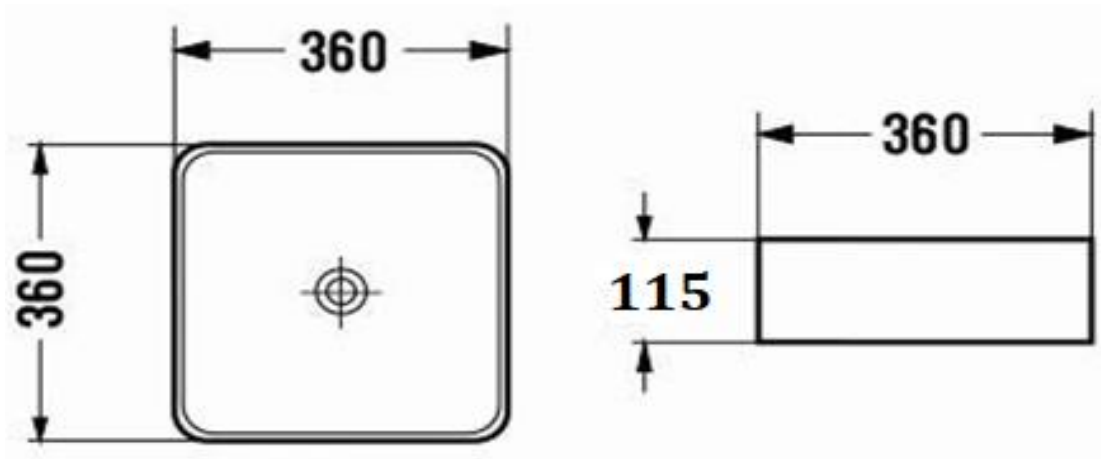

Verde UAE: Tel 02 559 8662 / P.O. Box 45557 Abu Dhabi
Website: www.verdeuae.com / Email: info@verdeuae.com

Verde reserves the right to revise the technical data as above, and is subject to change