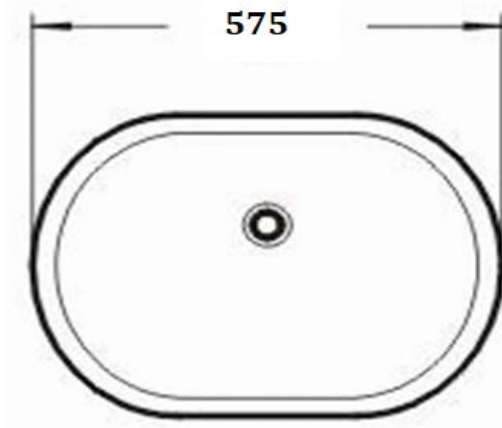

PRODUCT DESCRIPTION: Semi Counter Wash Basin without tap hole.

Product Ref Code :	VCP 7251
Product Size (mm) :	575*410*185
Material :	Ceramic
Mounting Type :	Semi recessed
Finish :	White Glossy

DIMENSIONAL DRAWING