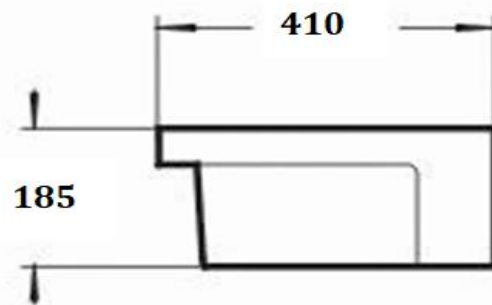

PRODUCT DESCRIPTION: Semi Counter Wash Basin without tap hole.

Product Ref Code :	VCP 7251
Product Size (mm) :	575*410*185
Material :	Ceramic
Mounting Type :	Semi recessed
Finish :	White Glossy

DIMENSIONAL DRAWING