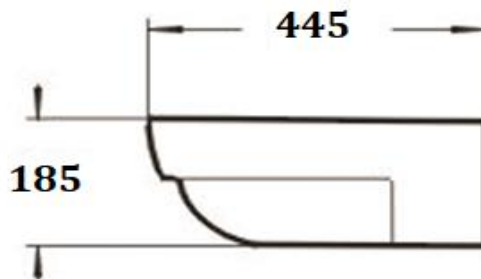

Verde UAE: Tel 02 559 8662 / P.O. Box 45557 Abu Dhabi
Website: www.verdeuae.com / Email: info@verdeuae.com

Verde reserves the right to revise the technical data as above, and is subject to change