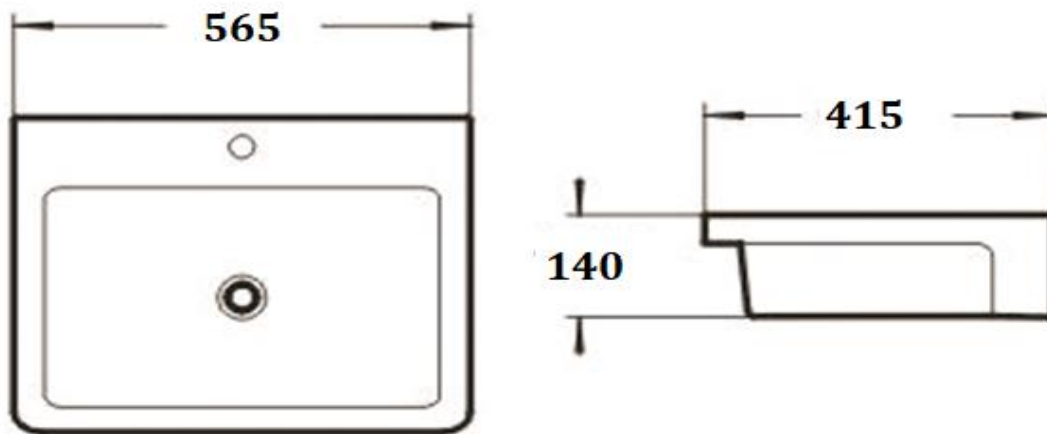

**PRODUCT DESCRIPTION:** Semi Counter Wash Basin with tap hole with over flow hole.

<b>Product Ref Code :</b>	<b>VCP 7504</b>
<b>Product Size (mm) :</b>	<b>565*415*140</b>
<b>Material :</b>	<b>Ceramic</b>
<b>Mounting Type :</b>	<b>Semi recessed</b>
<b>Finish :</b>	<b>White Glossy</b>

### DIMENSIONAL DRAWING

Verde UAE: Tel 02 559 8662 / P.O. Box 45557 Abu Dhabi  
Website: [www.verdeuae.com](http://www.verdeuae.com) / Email: [info@verdeuae.com](mailto:info@verdeuae.com)

Verde reserves the right to revise the technical data as above, and is subject to change