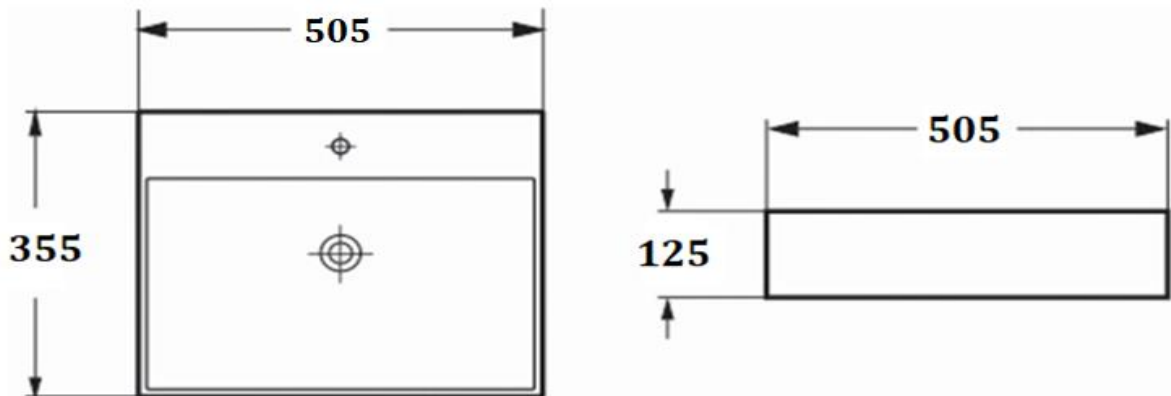

Verde UAE: Tel 02 559 8662 / P.O. Box 45557 Abu Dhabi
Website: www.verdeuae.com / Email: info@verdeuae.com

Verde reserves the right to revise the technical data as above, and is subject to change