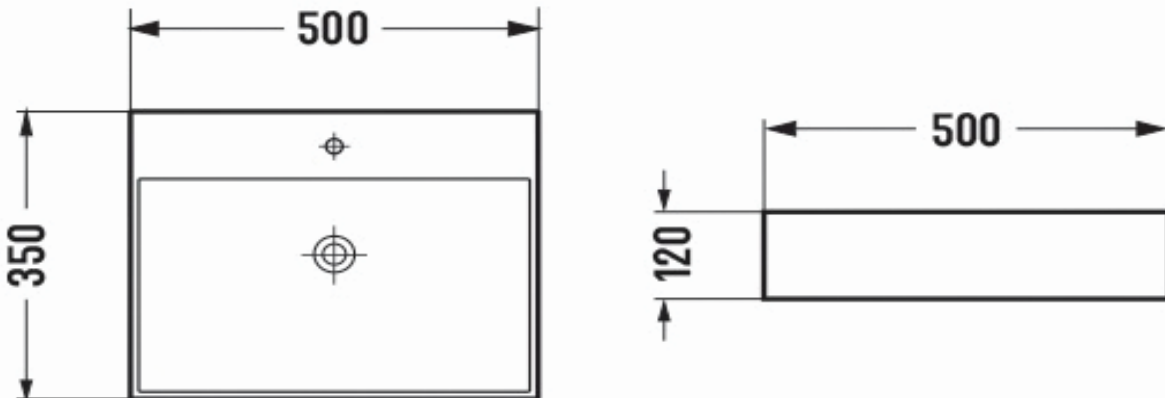

Verde UAE: Tel 02 559 8662 / P.O. Box 45557 Abu Dhabi
Website: www.verdeuae.com / Email: info@verdeuae.com

Verde reserves the right to revise the technical data as above, and is subject to change