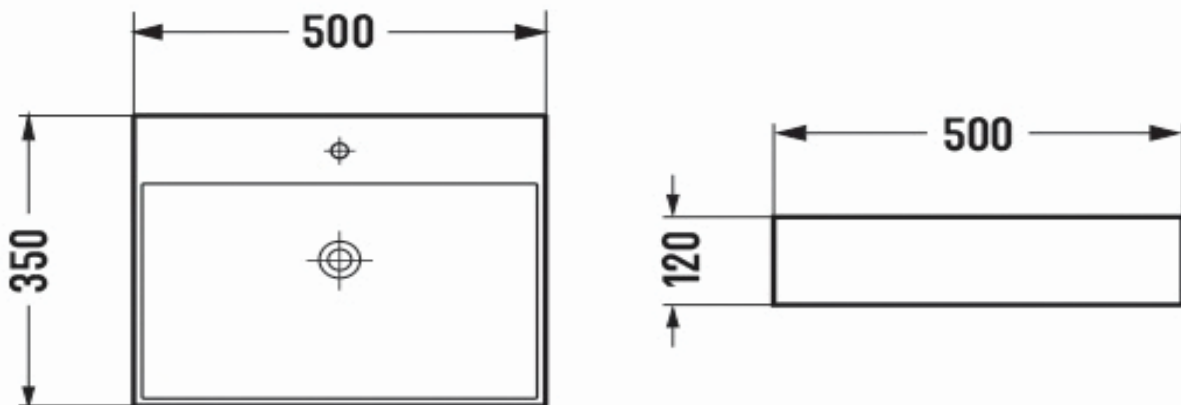

Verde UAE: Tel 02 559 8662 / P.O. Box 45557 Abu Dhabi
Website: www.verdeuae.com / Email: info@verdeuae.com

Verde reserves the right to revise the technical data as above, and is subject to change