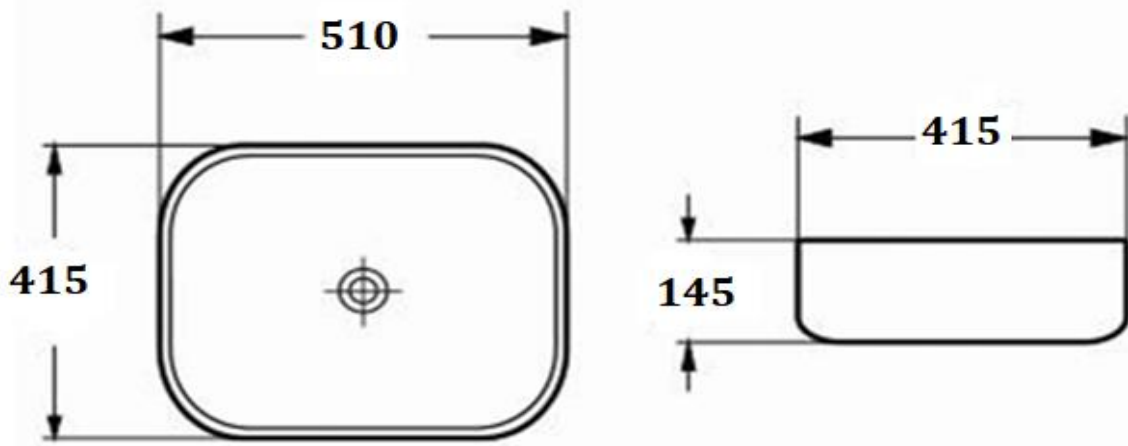

Verde UAE: Tel 02 559 8662 / P.O. Box 45557 Abu Dhabi
Website: www.verdeuae.com / Email: info@verdeuae.com

Verde reserves the right to revise the technical data as above, and is subject to change