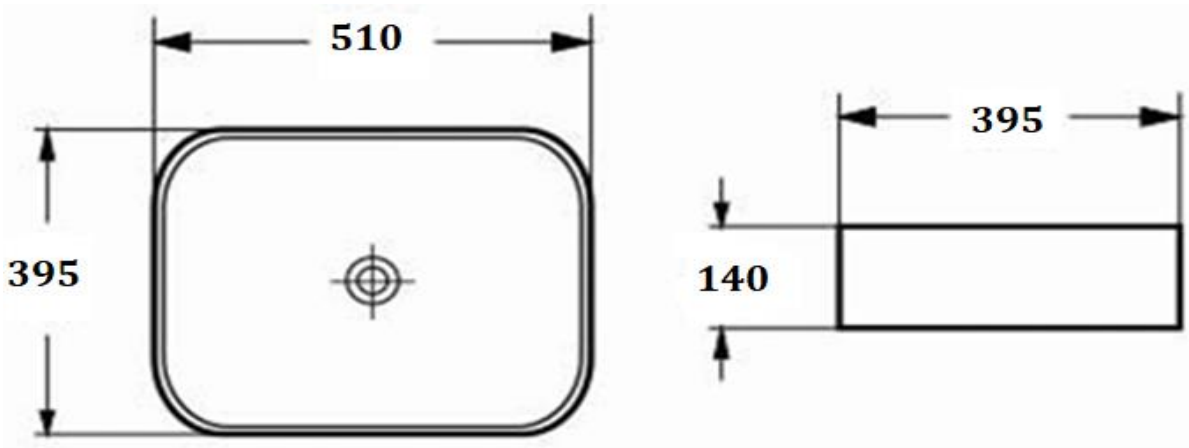

Verde UAE: Tel 02 559 8662 / P.O. Box 45557 Abu Dhabi
Website: www.verdeuae.com / Email: info@verdeuae.com

Verde reserves the right to revise the technical data as above, and is subject to change