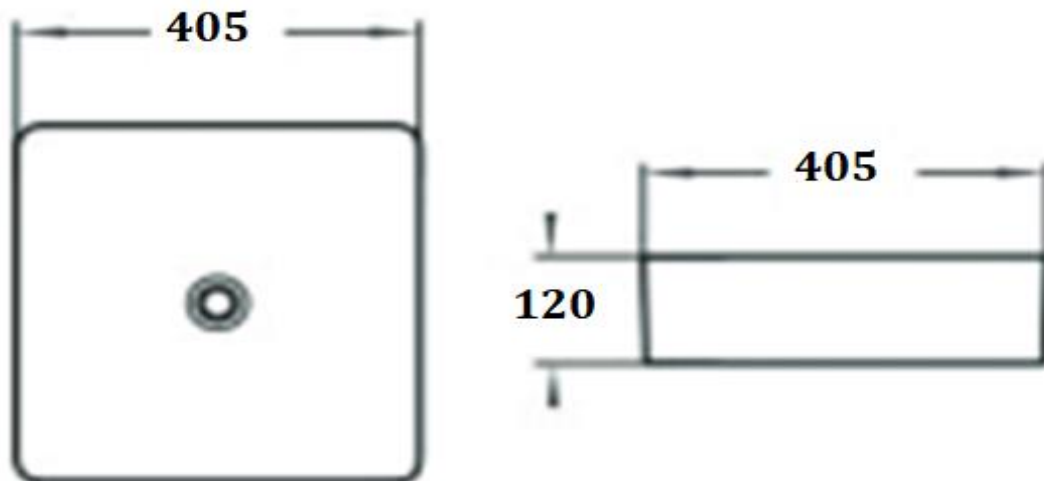

Verde UAE: Tel 02 559 8662 / P.O. Box 45557 Abu Dhabi
Website: www.verdeuae.com / Email: info@verdeuae.com

Verde reserves the right to revise the technical data as above, and is subject to change